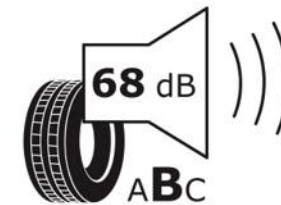

Product Information Sheet

Delegated Regulation (EU) 2020/740

Supplier name or trademark	MICHELIN
Commercial name or trade designation	PRIMACY 4 E
Tyre type identifier	279492
Tyre size designation	185/65R15
Load-capacity index	88
Speed category symbol	H
Fuel efficiency class	A
Wet grip class	B
External rolling noise class	B
External rolling noise value	68
Severe snow tyre	No
Ice tyre	No
Date of start of production	09/18
Date of end of production	
Load version	SL
Additional information	185/65 R15 88H TL PRIMACY 4 E MI

ENERG

MICHELIN

279492

185/65R15 88 H

C1

2020/740