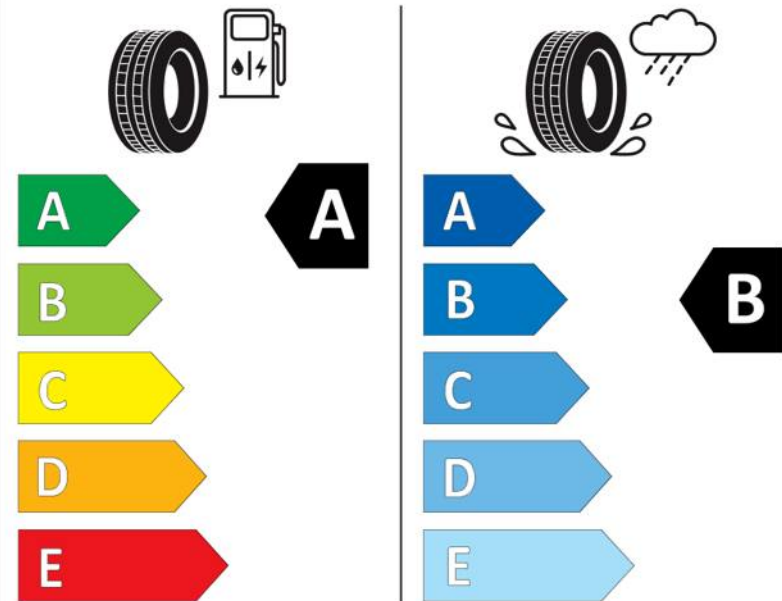

## Product Information Sheet

Delegated Regulation (EU) 2020/740

Supplier name or trademark	<b>MICHELIN</b>
Commercial name or trade designation	<b>PRIMACY 4 S3</b>
Tyre type identifier	<b>768534</b>
Tyre size designation	<b>195/55R16</b>
Load-capacity index	<b>87</b>
Speed category symbol	<b>H</b>
Fuel efficiency class	<b>A</b>
Wet grip class	<b>B</b>
External rolling noise class	<b>B</b>
External rolling noise value	<b>69</b>
Severe snow tyre	<b>No</b>
Ice tyre	<b>No</b>
Date of start of production	<b>49/18</b>
Date of end of production	
Load version	<b>SL</b>
Additional information	<b>195/55 R16 87H TL PRIMACY 4 S3 MI</b>

# ENERG

**MICHELIN**

768534

195/55R16 87 H

C1

2020/740

# Product Information Sheet

Delegated Regulation (EU) 2020/740

Supplier name or trademark	<b>Continental</b>
Commercial name or trade designation	<b>EcoContact 6</b>
Tyre type identifier	<b>0311208</b>
Tyre size designation	<b>205/55 R 17</b>
Load-capacity index	<b>91</b>
Speed category symbol	<b>V</b>
Fuel efficiency class	<b>A</b>
Wet grip class	<b>A</b>
External rolling noise class	<b>B</b>
External rolling noise value	<b>71 dB</b>
Severe snow tyre	<b>No</b>
Ice tyre	<b>No</b>
Date of start of production	<b>05/21</b>
Date of end of production	<b>-</b>
Load version	<b>SL</b>
Additional information	