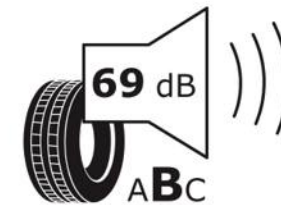

# ENERG

**MICHELIN**

768534

195/55R16 87 H

C1

2020/740

# Product Information Sheet

Delegated Regulation (EU) 2020/740

Supplier name or trademark	<b>Continental</b>
Commercial name or trade designation	<b>EcoContact 6</b>
Tyre type identifier	<b>0311208</b>
Tyre size designation	<b>205/55 R 17</b>
Load-capacity index	<b>91</b>
Speed category symbol	<b>V</b>
Fuel efficiency class	<b>A</b>
Wet grip class	<b>A</b>
External rolling noise class	<b>B</b>
External rolling noise value	<b>71 dB</b>
Severe snow tyre	<b>No</b>
Ice tyre	<b>No</b>
Date of start of production	<b>05/21</b>
Date of end of production	<b>-</b>
Load version	<b>SL</b>
Additional information	