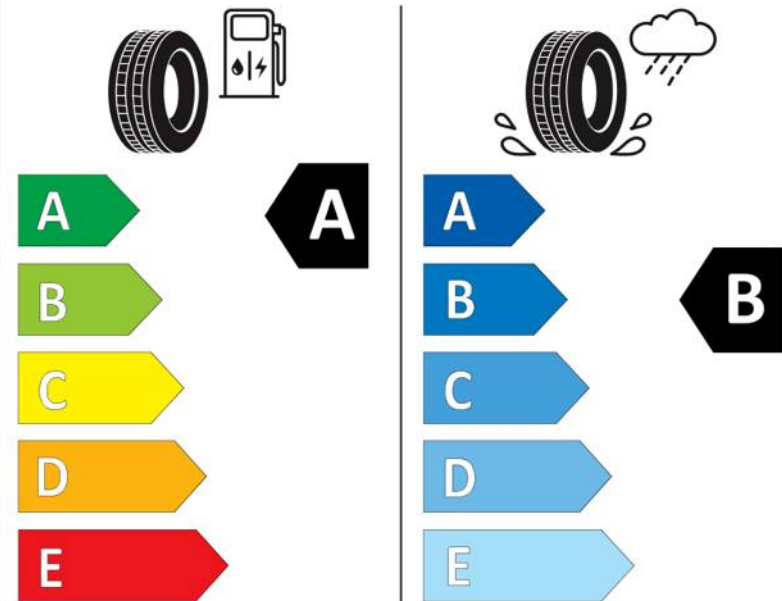

Product Information Sheet

Delegated Regulation (EU) 2020/740

Supplier name or trademark	MICHELIN
Commercial name or trade designation	PRIMACY 4 E
Tyre type identifier	279492
Tyre size designation	185/65R15
Load-capacity index	88
Speed category symbol	H
Fuel efficiency class	A
Wet grip class	B
External rolling noise class	B
External rolling noise value	68
Severe snow tyre	No
Ice tyre	No
Date of start of production	09/18
Date of end of production	
Load version	SL
Additional information	185/65 R15 88H TL PRIMACY 4 E MI

ENERG

MICHELIN

279492

185/65R15 88 H

C1