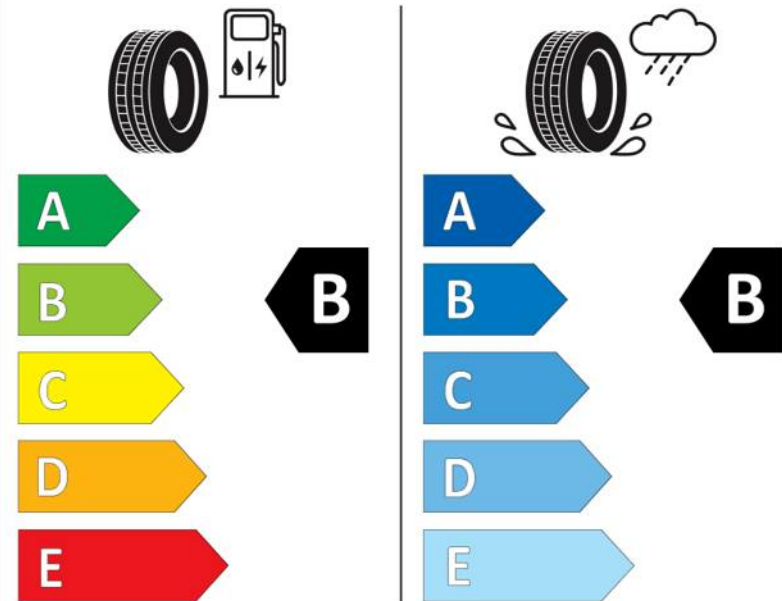

Product Information Sheet

Delegated Regulation (EU) 2020/740

Supplier name or trademark	MICHELIN
Commercial name or trade designation	PILOT SPORT EV A GOE
Tyre type identifier	924612
Tyre size designation	255/45R20
Load-capacity index	105
Speed category symbol	W
Fuel efficiency class	B
Wet grip class	B
External rolling noise class	B
External rolling noise value	72
Severe snow tyre	No
Ice tyre	No
Date of start of production	22/20
Date of end of production	
Load version	XL
Additional information	255/45 R20 105W XL PILOT SPORT EV ACOUSTIC GOE MI

ENERG

MICHELIN

924612

255/45R20 105 W

C1