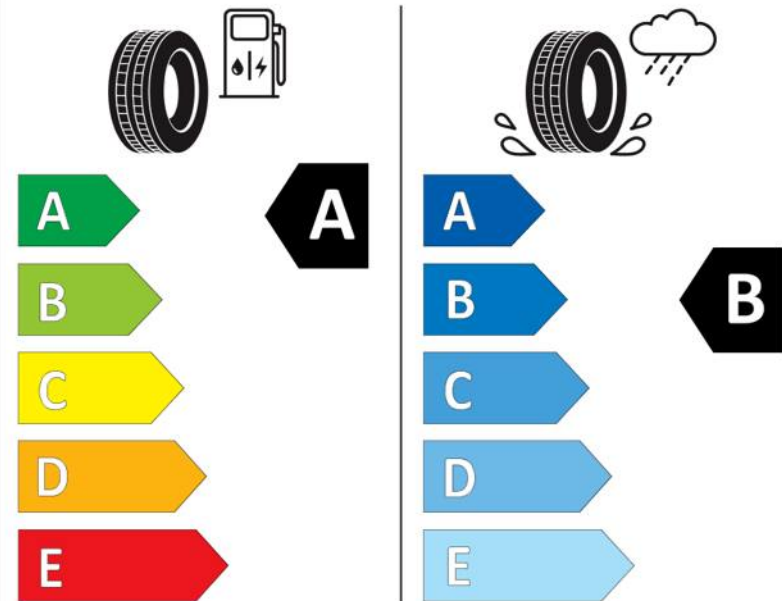

Product Information Sheet

Delegated Regulation (EU) 2020/740

Supplier name or trademark	MICHELIN
Commercial name or trade designation	PRIMACY 4 A GOE
Tyre type identifier	669466
Tyre size designation	235/55R19
Load-capacity index	105
Speed category symbol	W
Fuel efficiency class	A
Wet grip class	B
External rolling noise class	B
External rolling noise value	70
Severe snow tyre	No
Ice tyre	No
Date of start of production	27/20
Date of end of production	
Load version	XL
Additional information	235/55 R19 105W XL TL PRIMACY 4 SUV ACOUSTIC GOE MI

ENERG

MICHELIN

669466

235/55R19 105 W

C1