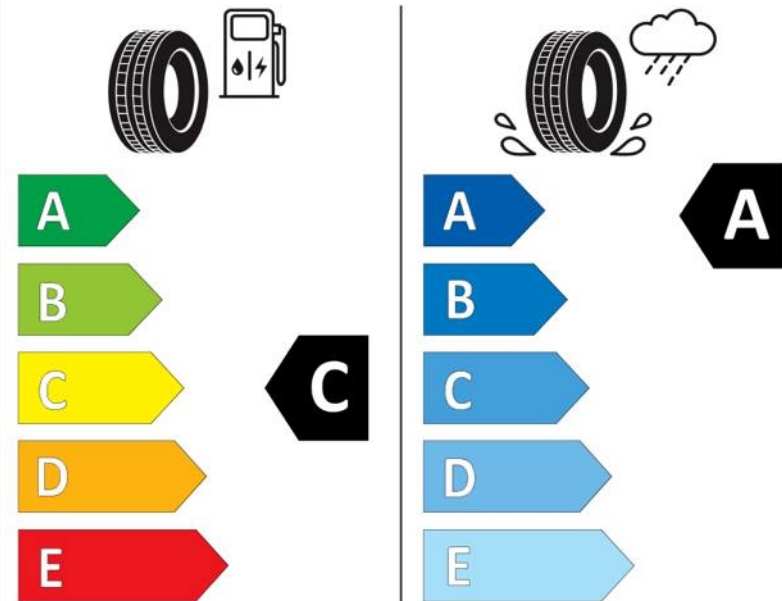

Product Information Sheet

Delegated Regulation (EU) 2020/740

Supplier name or trademark	MICHELIN
Commercial name or trade designation	PILOT SPORT 4 SUV AC
Tyre type identifier	317621
Tyre size designation	255/45R20
Load-capacity index	105
Speed category symbol	Y
Fuel efficiency class	C
Wet grip class	A
External rolling noise class	B
External rolling noise value	72
Severe snow tyre	No
Ice tyre	No
Date of start of production	50/20
Date of end of production	
Load version	XL
Additional information	255/45 R20 105Y XL TL PILOT SPORT 4 SUV ACOUSTIC MI

ENERG

MICHELIN

317621

255/45R20 105 Y

C1