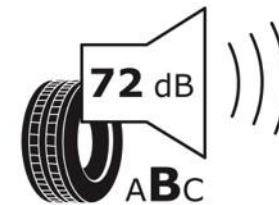

Product Information Sheet

Delegated Regulation (EU) 2020/740

Supplier name or trademark	MICHELIN
Commercial name or trade designation	PILOT SPORT EV A GOE
Tyre type identifier	924612
Tyre size designation	255/45R20
Load-capacity index	105
Speed category symbol	W
Fuel efficiency class	B
Wet grip class	B
External rolling noise class	B
External rolling noise value	72
Severe snow tyre	No
Ice tyre	No
Date of start of production	22/20
Date of end of production	
Load version	XL
Additional information	255/45 R20 105W XL PILOT SPORT EV ACOUSTIC GOE MI

ENERG

MICHELIN

924612

255/45R20 105 W

C1

2020/740