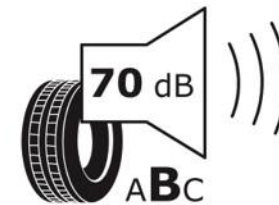

Product Information Sheet

Delegated Regulation (EU) 2020/740

Supplier name or trademark	MICHELIN
Commercial name or trade designation	PRIMACY 4 A GOE
Tyre type identifier	669466
Tyre size designation	235/55R19
Load-capacity index	105
Speed category symbol	W
Fuel efficiency class	A
Wet grip class	B
External rolling noise class	B
External rolling noise value	70
Severe snow tyre	No
Ice tyre	No
Date of start of production	27/20
Date of end of production	
Load version	XL
Additional information	235/55 R19 105W XL TL PRIMACY 4 SUV ACOUSTIC GOE MI

ENERG

MICHELIN

669466

235/55R19 105 W

C1

2020/740