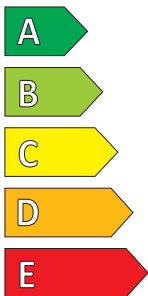

Supplier name or trademark	PIRELLI
Commercial name or trade designation	PZERO
Tyre type identifier	31405
Tyre size designation	235/35R19
Load-capacity index	91
Speed category symbol	Y
Fuel efficiency class	D
Wet grip class	B
External rolling noise class	A
External rolling noise value	68 dB
Severe snow tyre	No
Ice tyre	No
Date of start of production	49/17
Date of end of production	-
Load version	XL
Additional information	

ENERG

PIRELLI

31405

235/35R19 91 Y XL

C1

D

B

Product Information Sheet