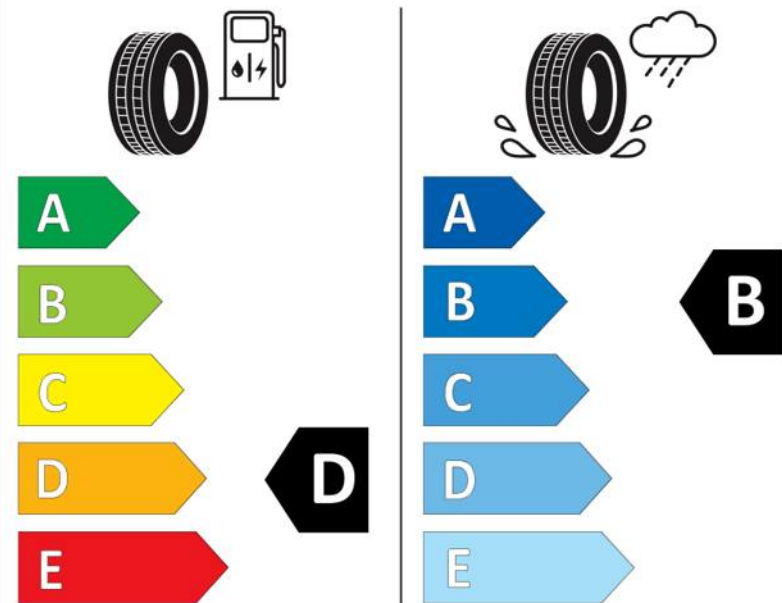

Product Information Sheet

Delegated Regulation (EU) 2020/740

Supplier name or trademark	MICHELIN
Commercial name or trade designation	PILOT SUPER SPORT HN
Tyre type identifier	604586
Tyre size designation	225/40R18
Load-capacity index	92
Speed category symbol	Y
Fuel efficiency class	D
Wet grip class	B
External rolling noise class	B
External rolling noise value	71
Severe snow tyre	No
Ice tyre	No
Date of start of production	25/16
Date of end of production	
Load version	XL
Additional information	225/40 ZR18 92Y XL TL PILOT SUPER SPORT HN MI

ENERG

MICHELIN

604586

225/40R18 92 Y

C1