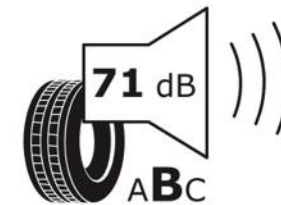

Product Information Sheet

Delegated Regulation (EU) 2020/740

Supplier name or trademark	MICHELIN
Commercial name or trade designation	PILOT SUPER SPORT HN
Tyre type identifier	604586
Tyre size designation	225/40R18
Load-capacity index	92
Speed category symbol	Y
Fuel efficiency class	D
Wet grip class	B
External rolling noise class	B
External rolling noise value	71
Severe snow tyre	No
Ice tyre	No
Date of start of production	25/16
Date of end of production	
Load version	XL
Additional information	225/40 ZR18 92Y XL TL PILOT SUPER SPORT HN MI

ENERG

MICHELIN

604586

225/40R18 92 Y

C1

2020/740