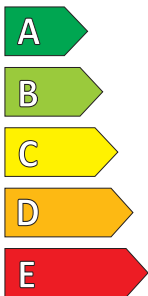

Product Information Sheet

Delegated Regulation (EU) 2020/740

Supplier name or trademark	PIRELLI
Commercial name or trade designation	PZERO
Tyre type identifier	31405
Tyre size designation	235/35R19
Load-capacity index	91
Speed category symbol	Y
Fuel efficiency class	D
Wet grip class	B
External rolling noise class	A
External rolling noise value	68 dB
Severe snow tyre	No
Ice tyre	No
Date of start of production	49/17
Date of end of production	-
Load version	XL
Additional information	

ENERG

PIRELLI

31405

235/35R19 91 Y XL

C1

D

B

Product Information Sheet

Delegated Regulation (EU) 2020/740

Supplier name or trademark	MICHELIN
Commercial name or trade designation	PILOT SUPER SPORT HN
Tyre type identifier	604586
Tyre size designation	225/40R18
Load-capacity index	92
Speed category symbol	Y
Fuel efficiency class	D
Wet grip class	B
External rolling noise class	B
External rolling noise value	71
Severe snow tyre	No
Ice tyre	No
Date of start of production	25/16
Date of end of production	
Load version	XL
Additional information	225/40 ZR18 92Y XL TL PILOT SUPER SPORT HN MI