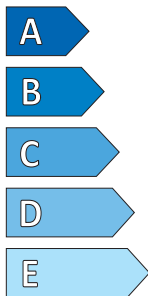

Product Information Sheet

Delegated Regulation (EU) 2020/740

Supplier name or trademark	PIRELLI
Commercial name or trade designation	PZERO
Tyre type identifier	31405
Tyre size designation	235/35R19
Load-capacity index	91
Speed category symbol	Y
Fuel efficiency class	D
Wet grip class	B
External rolling noise class	A
External rolling noise value	68 dB
Severe snow tyre	No
Ice tyre	No
Date of start of production	49/17
Date of end of production	-
Load version	XL
Additional information	

ENERG

PIRELLI

31405

235/35R19 91 Y XL

C1

D

B

Product Information Sheet

Delegated Regulation (EU) 2020/740

Supplier name or trademark	MICHELIN
Commercial name or trade designation	PILOT SUPER SPORT HN
Tyre type identifier	604586
Tyre size designation	225/40R18
Load-capacity index	92
Speed category symbol	Y
Fuel efficiency class	D
Wet grip class	B
External rolling noise class	B
External rolling noise value	71
Severe snow tyre	No
Ice tyre	No
Date of start of production	25/16
Date of end of production	
Load version	XL
Additional information	225/40 ZR18 92Y XL TL PILOT SUPER SPORT HN MI