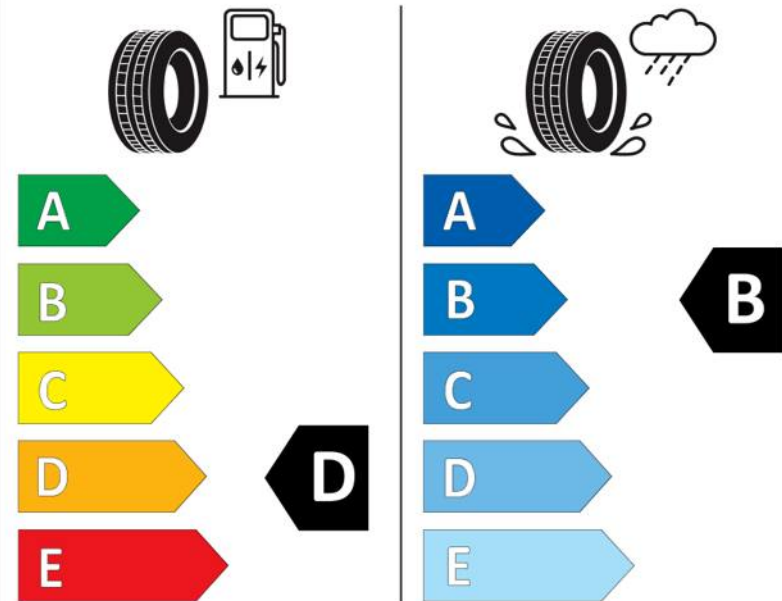

Product Information Sheet

Delegated Regulation (EU) 2020/740

Supplier name or trademark	MICHELIN
Commercial name or trade designation	PILOT SUPER SPORT HN
Tyre type identifier	604586
Tyre size designation	225/40R18
Load-capacity index	92
Speed category symbol	Y
Fuel efficiency class	D
Wet grip class	B
External rolling noise class	B
External rolling noise value	71
Severe snow tyre	No
Ice tyre	No
Date of start of production	25/16
Date of end of production	
Load version	XL
Additional information	225/40 ZR18 92Y XL TL PILOT SUPER SPORT HN MI

ENERG

MICHELIN

604586

225/40R18 92 Y

C1