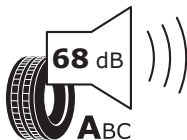

Product Information Sheet

Delegated Regulation (EU) 2020/740

Supplier name or trademark	PIRELLI
Commercial name or trade designation	PZERO
Tyre type identifier	31405
Tyre size designation	235/35R19
Load-capacity index	91
Speed category symbol	Y
Fuel efficiency class	D
Wet grip class	B
External rolling noise class	A
External rolling noise value	68 dB
Severe snow tyre	No
Ice tyre	No
Date of start of production	49/17
Date of end of production	-
Load version	XL
Additional information	

ENERG

PIRELLI

31405

235/35R19 91 Y XL

C1

D

B

Product Information Sheet

Delegated Regulation (EU) 2020/740

Supplier name or trademark	MICHELIN
Commercial name or trade designation	PILOT SUPER SPORT HN
Tyre type identifier	604586
Tyre size designation	225/40R18
Load-capacity index	92
Speed category symbol	Y
Fuel efficiency class	D
Wet grip class	B
External rolling noise class	B
External rolling noise value	71
Severe snow tyre	No
Ice tyre	No
Date of start of production	25/16
Date of end of production	
Load version	XL
Additional information	225/40 ZR18 92Y XL TL PILOT SUPER SPORT HN MI